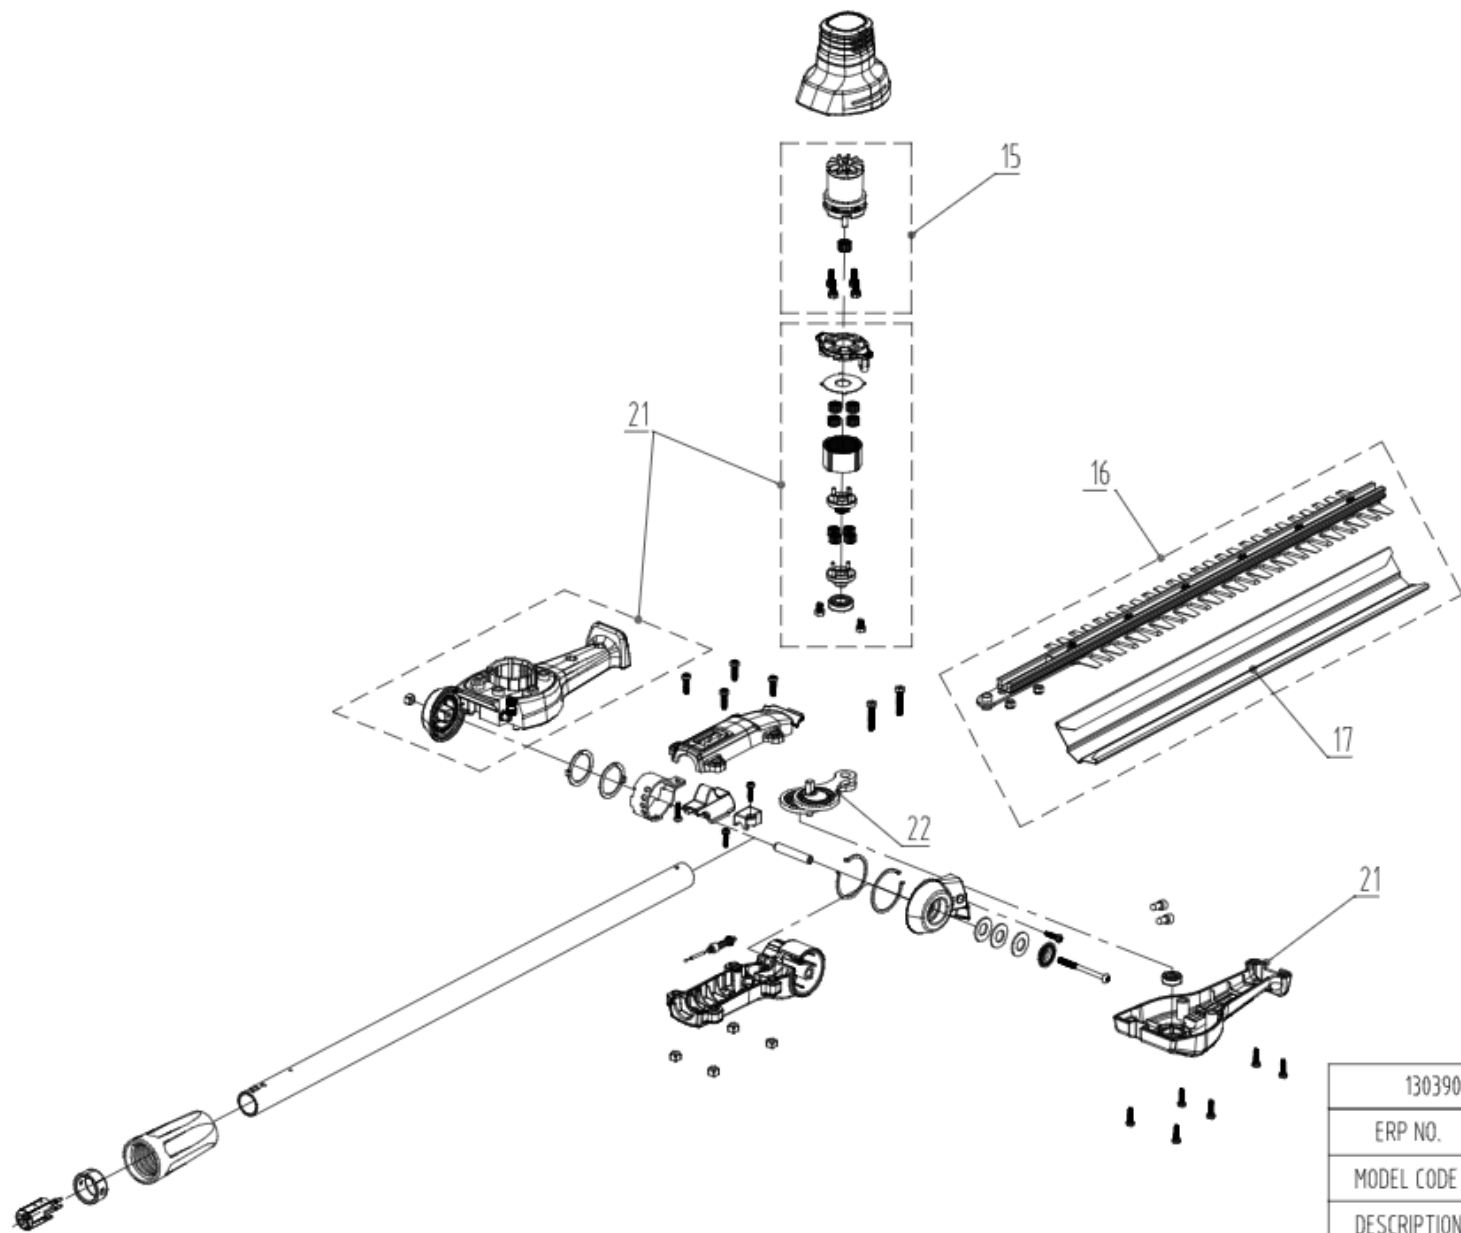

1303907-Exploded view	
ERP NO.	1303907
MODEL CODE	GD40PSH
DESCRIPTION	Polesaw/polehedge 2-in-1

1303907-Exploded view	
ERP NO.	1303907
MODEL CODE	GD40PSH
DESCRIPTION	Polesaw/polehedge 2-in-1