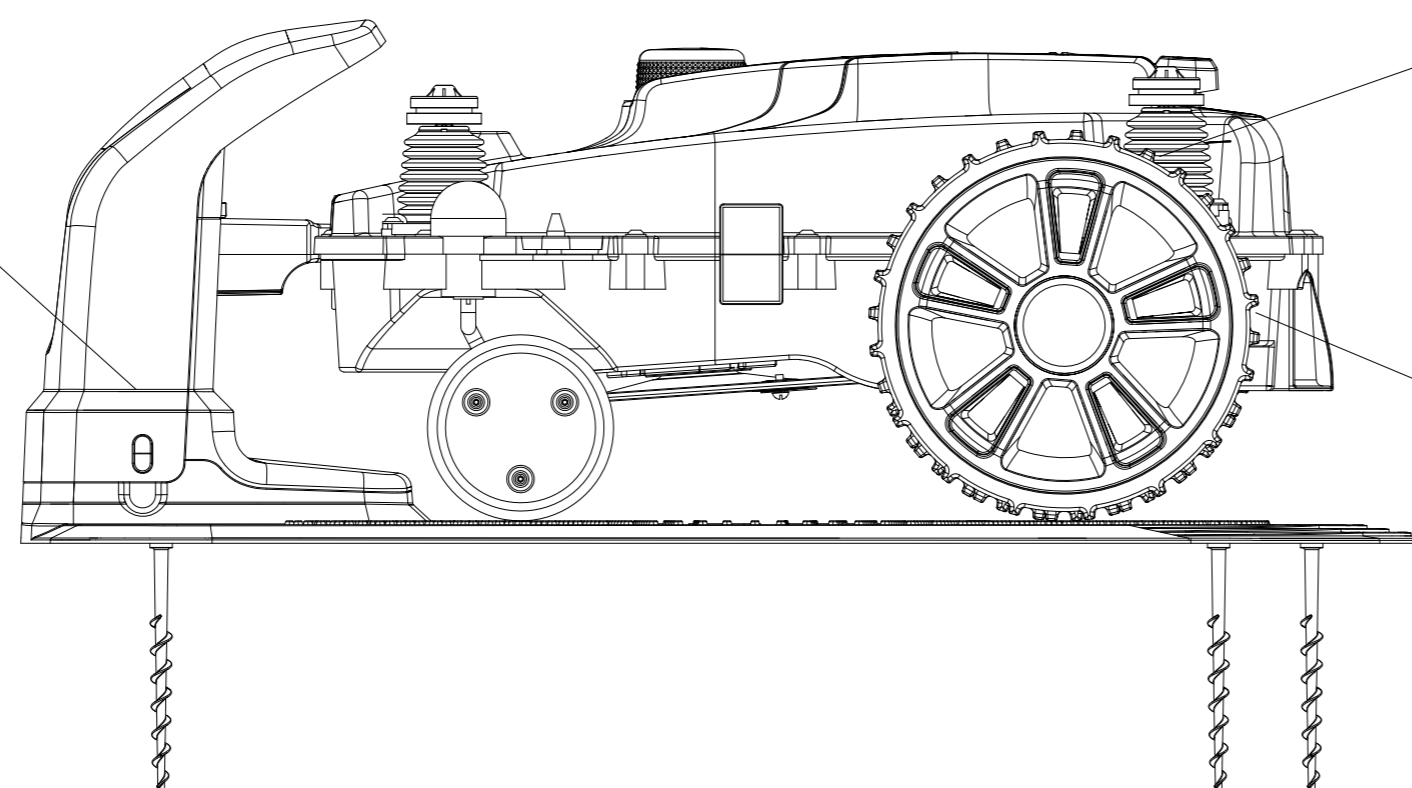

Body

Upper chassi

Charging station

Lower chassi

2505507-00

ERP NO.	2505507
Model code	GRL110

2505507-01	
ERP NO.	2505507
Model code	GRL110

# Upper chassi

2505507-02	
ERP NO.	2505507
Model code	GRL110

Lower chassi

2505507-03	
ERP NO.	2505507
Model code	GRL110

47