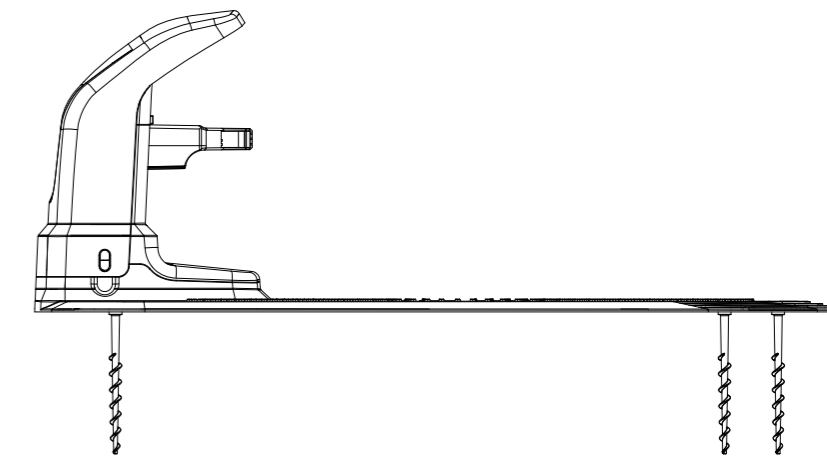

Charging station

53

2505507-04	
ERP NO.	2505507
Model code	GRL110