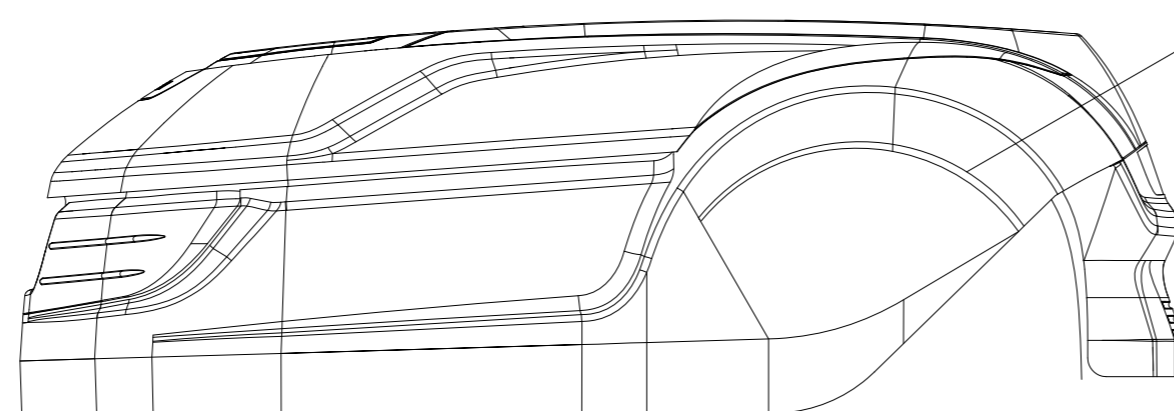

Body

Upper chassi

Charging station

Lower chassi

2505507-00

ERP NO.	2505507
Model code	GRL110

2505507-01	
ERP NO.	2505507
Model code	GRL110

# Upper chassi

2505507-02	
ERP NO.	2505507
Model code	GRL110

Lower chassi

2505507-03	
ERP NO.	2505507
Model code	GRL110

47