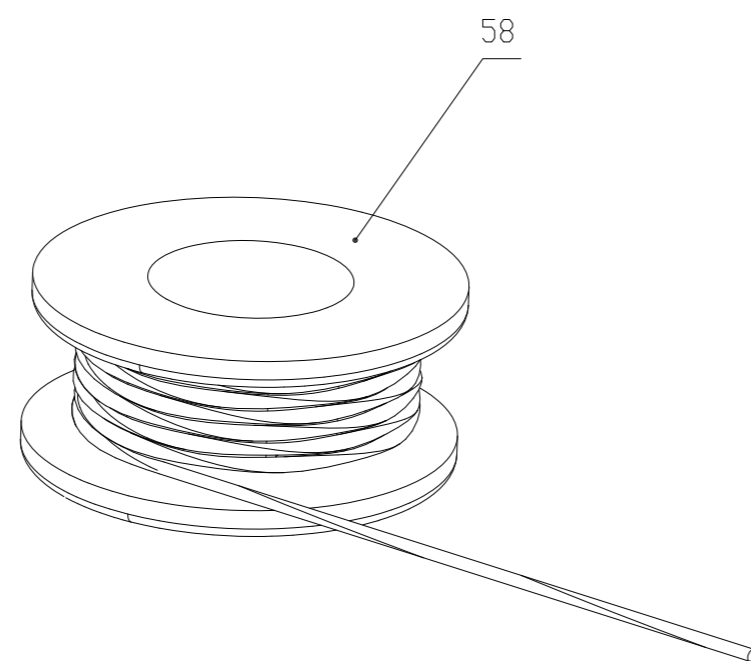

# Upper chassi

2505507-02	
ERP NO.	2505507
Model code	GRL110

Lower chassi

2505507-03	
ERP NO.	2505507
Model code	GRL110

47

### Charging station

53

2505507-04	
ERP NO.	2505507
Model code	GRL110

EU

2505507-05	
ERP NO.	2505507
Model code	CRL110

Greenworks

2505507-06	
ERP NO.	2505507
Model code	GRL110