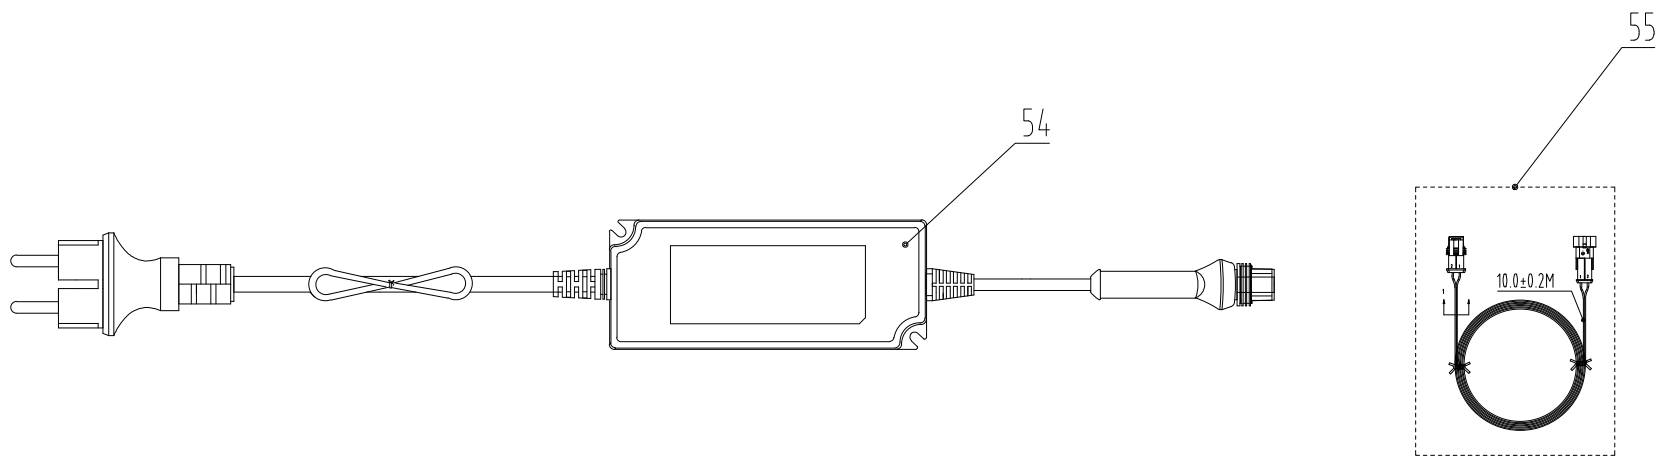

Body

Upper chassi

Charging station

Lower chassi

2505507-00

ERP NO.	2505507
Model code	GRL110

2505507-01	
ERP NO.	2505507
Model code	GRL110

# Upper chassi

2505507-02	
ERP NO.	2505507
Model code	GRL110

Lower chassi

2505507-03	
ERP NO.	2505507
Model code	GRL110

47

### Charging station

53

2505507-04	
ERP NO.	2505507
Model code	GRL110

EU

2505507-05	
ERP NO.	2505507
Model code	CRL110

Greenworks

2505507-06	
ERP NO.	2505507
Model code	GRL110