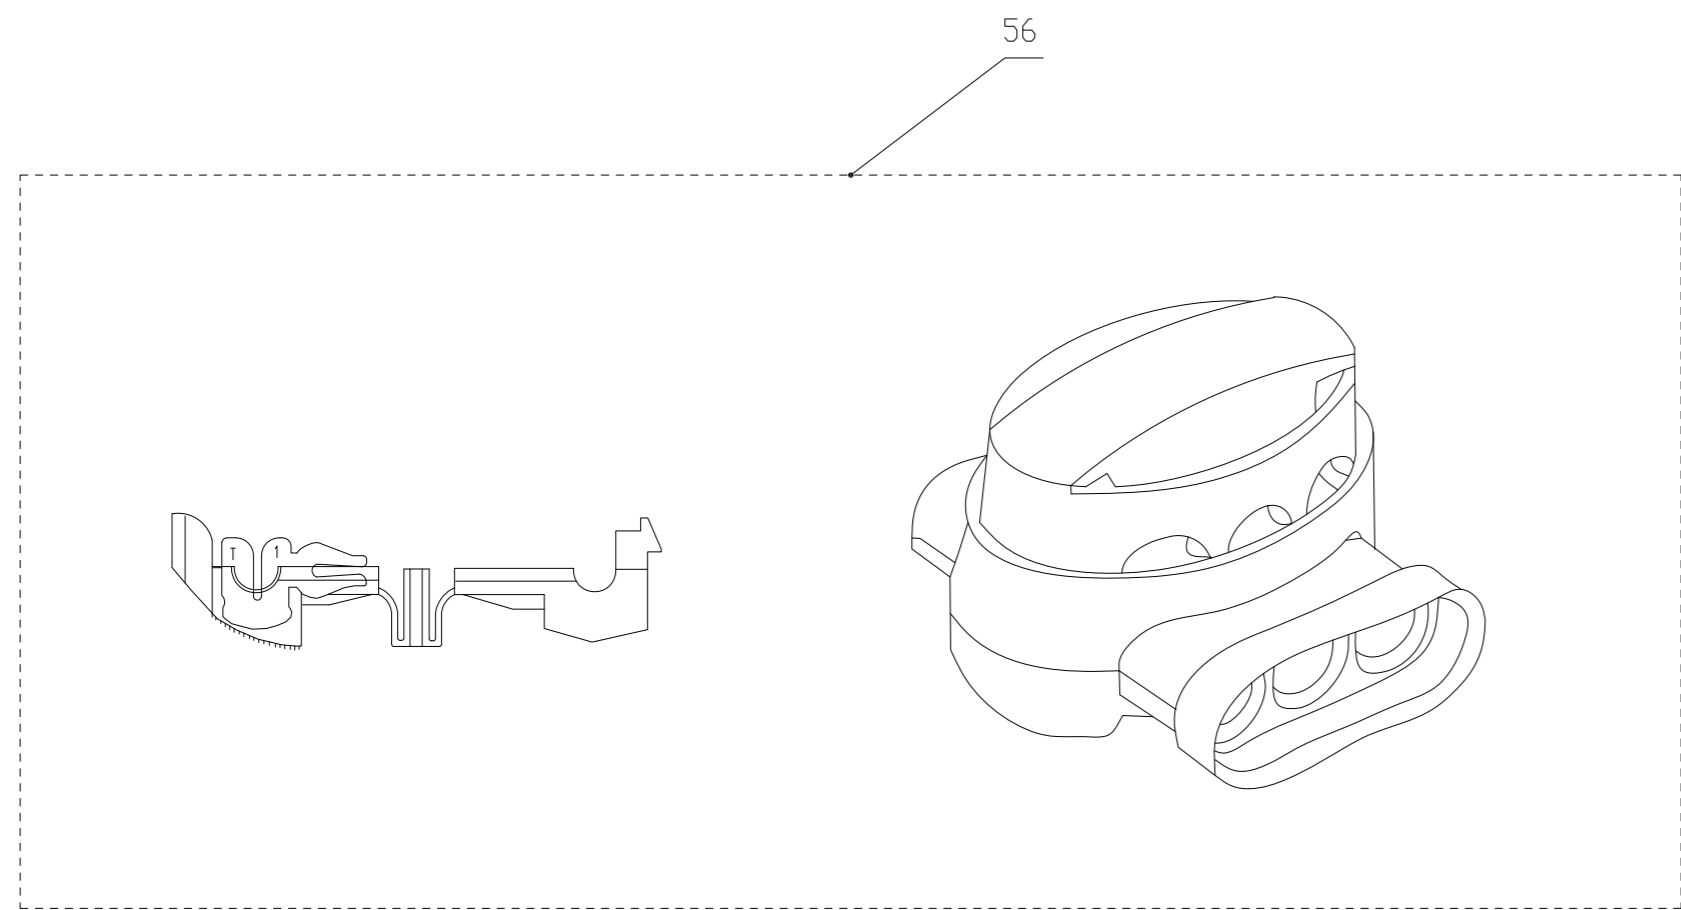

Greenworks