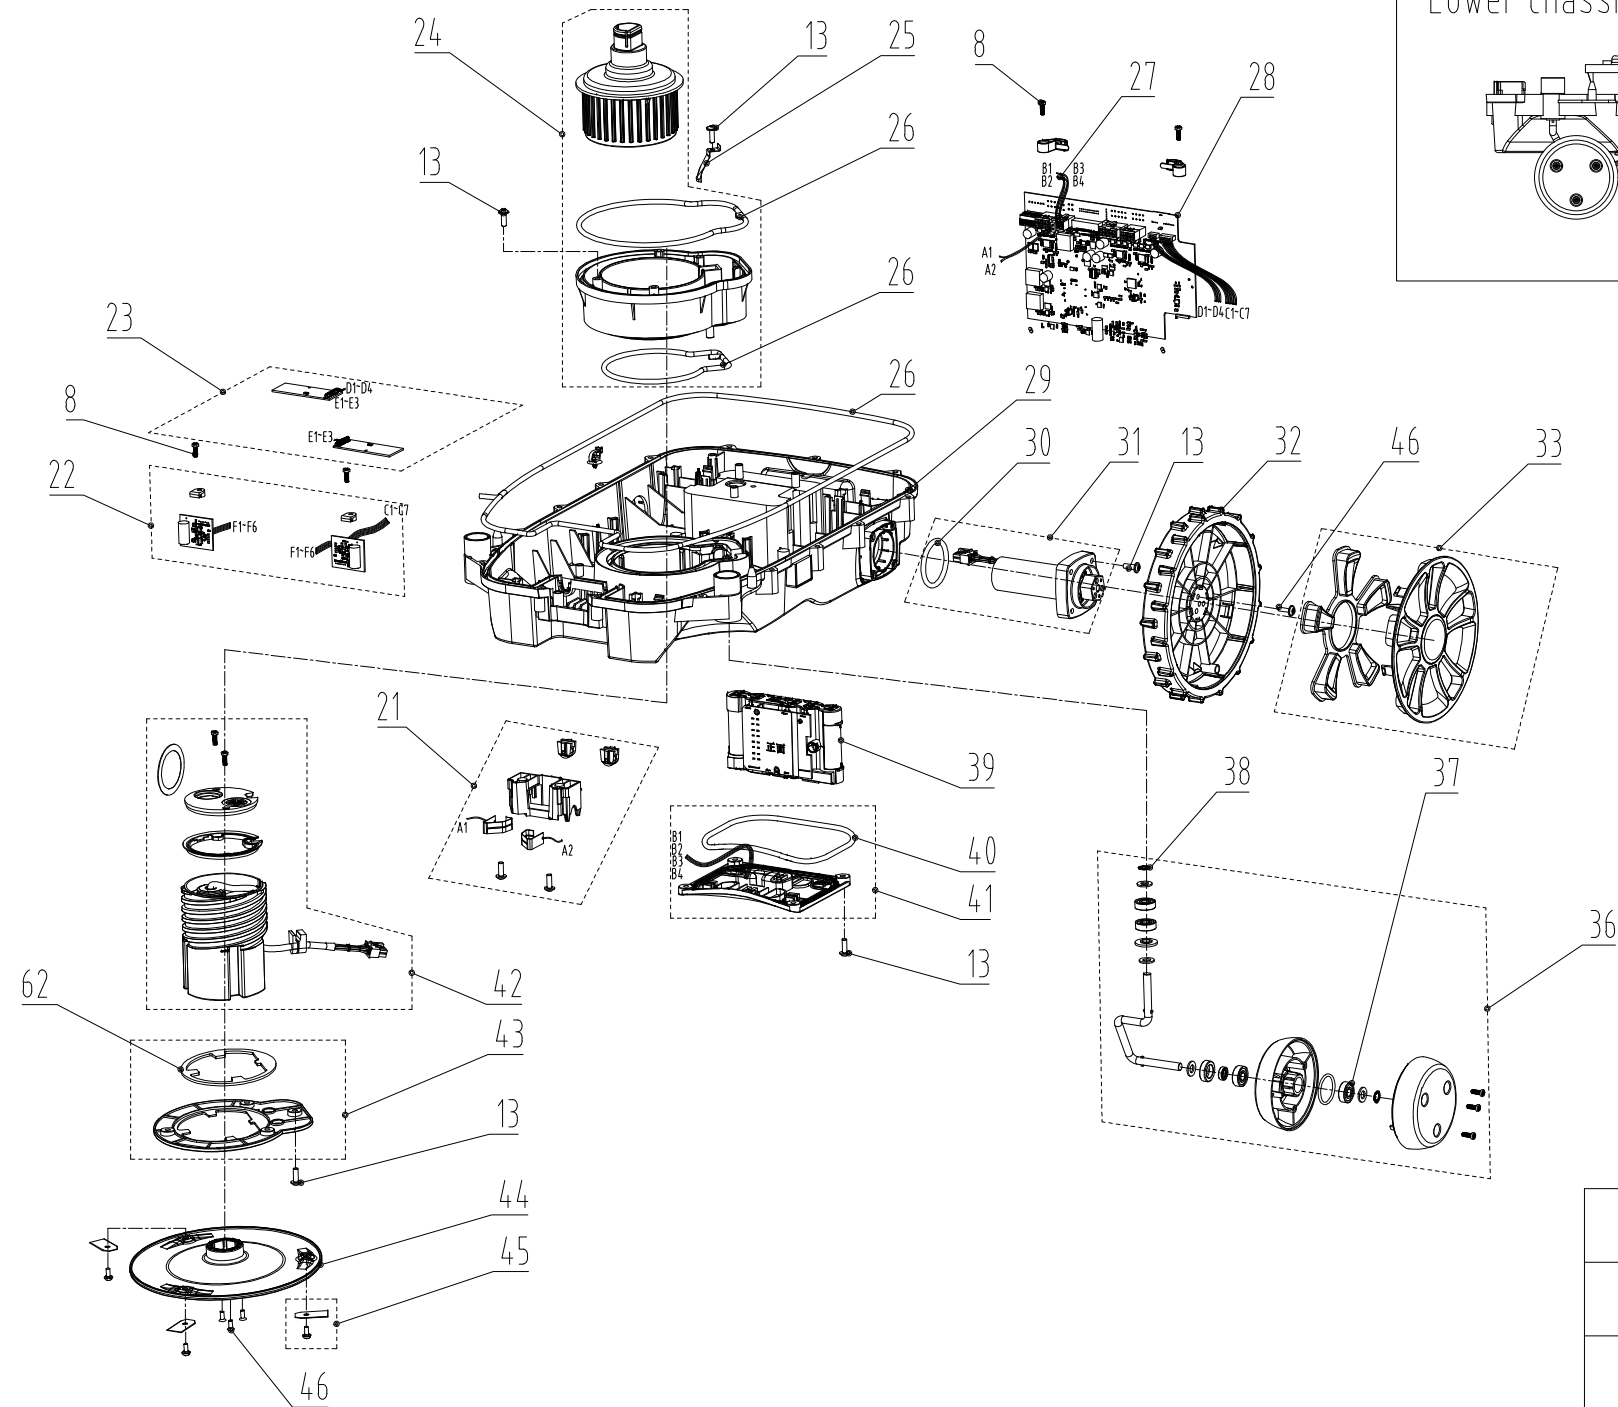

Body

Upper chassi

Charging station

Lower chassi

2505507-00

ERP NO.	2505507
Model code	GRL110

2505507-01	
ERP NO.	2505507
Model code	GRL110

# Upper chassi

2505507-02	
ERP NO.	2505507
Model code	GRL110

Lower chassi

2505507-03	
ERP NO.	2505507
Model code	GRL110

47

### Charging station

53

2505507-04	
ERP NO.	2505507
Model code	GRL110

EU

2505507-05	
ERP NO.	2505507
Model code	CRL110

Greenworks

2505507-06	
ERP NO.	2505507
Model code	GRL110