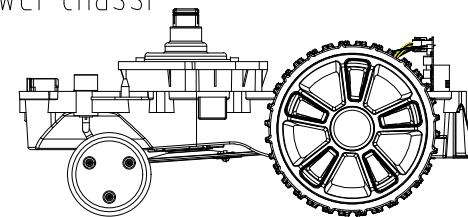

Body

Upper chassi

Charging station

Lower chassi

2505507-00

ERP NO.	2505507
Model code	GRL110

2505507-01	
ERP NO.	2505507
Model code	GRL110

# Upper chassi

2505507-02	
ERP NO.	2505507
Model code	GRL110

Lower chassi

2505507-03	
ERP NO.	2505507
Model code	GRL110

47