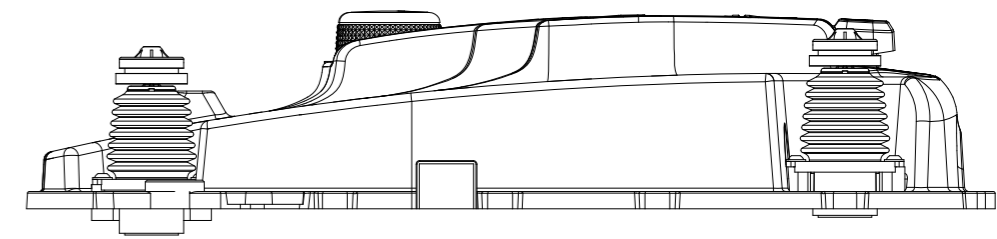

Body

Upper chassi

Charging station

Lower chassi

2505507-00

ERP NO.	2505507
Model code	GRL110

2505507-01	
ERP NO.	2505507
Model code	GRL110

# Upper chassi

2505507-02	
ERP NO.	2505507
Model code	GRL110

Lower chassi

2505507-03	
ERP NO.	2505507
Model code	GRL110

47