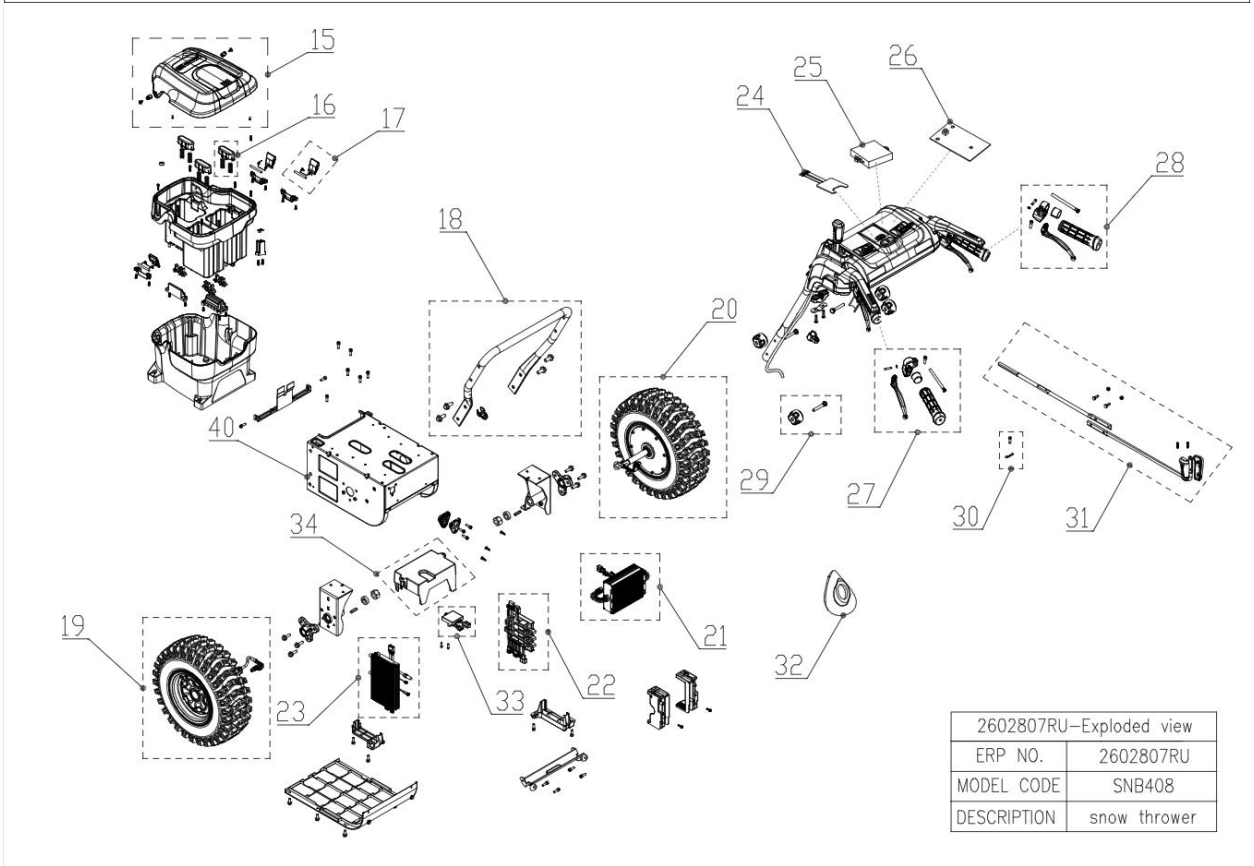

2602807RU—Exploded view	
ERP NO.	2602807RU
MODEL CODE	SNB408
DESCRIPTION	snow thrower

2602807RU—Exploded view	
ERP NO.	2602807RU
MODEL CODE	SNB408
DESCRIPTION	snow thrower